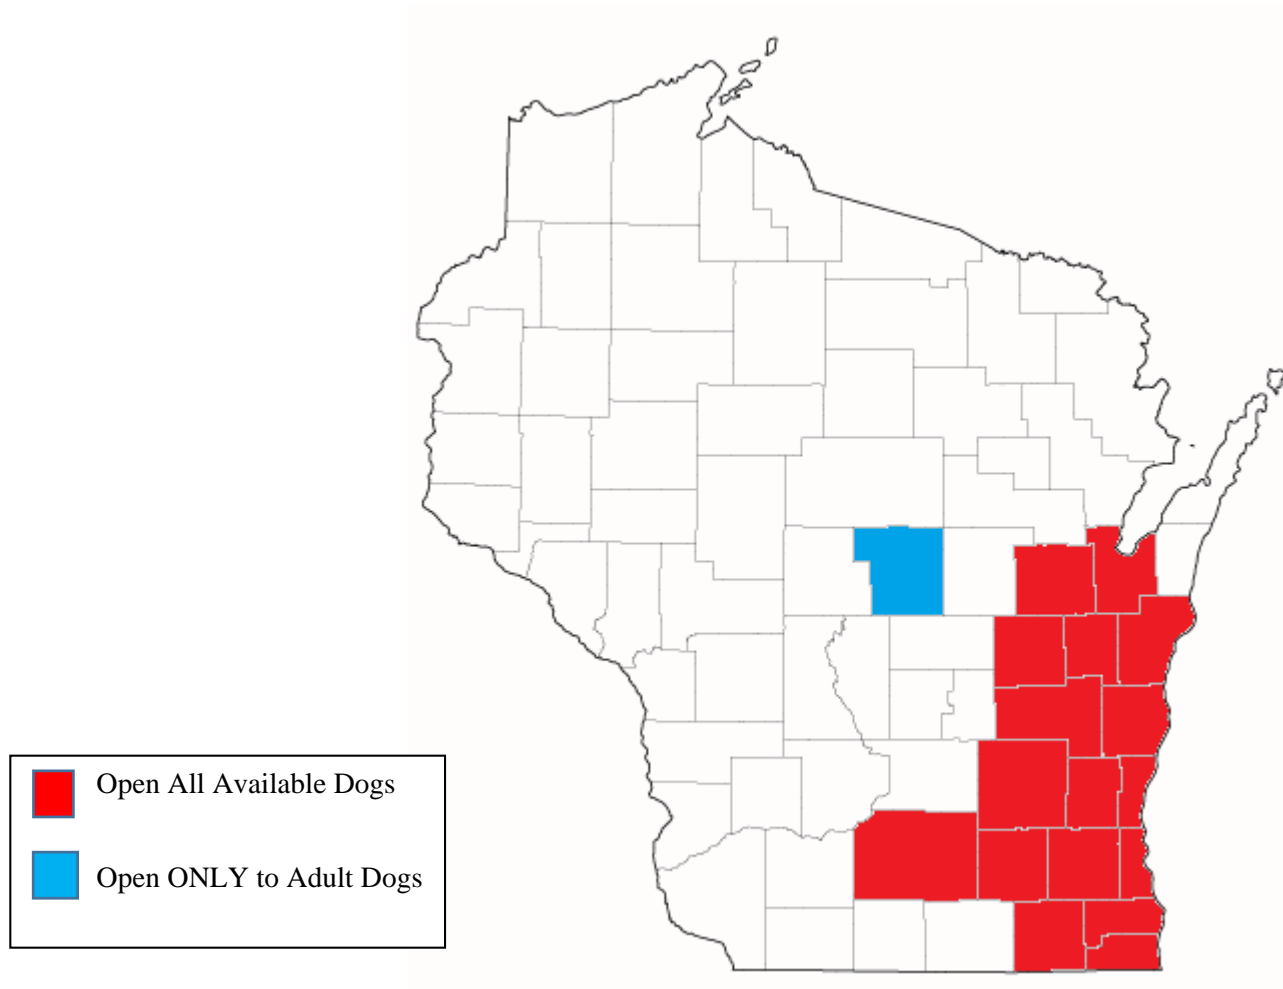

Tailwaggers 911 Adoption Area

- The following counties are open to adoption of **all** dogs: Brown, Calumet, Dane, Dodge, Fond du Lac, Jefferson, Kenosha, Manitowoc, Milwaukee, Outagamie, Ozaukee, Racine, Sheboygan, Walworth, Washington, Waukesha, and Winnebago.
- The following county is open to adoption for **adult dogs only**: Portage